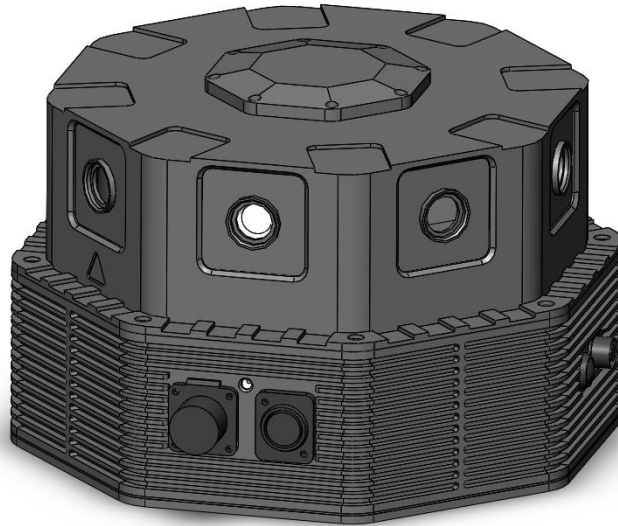

360 ° Color Night Vision Surveillance Camera

Assembled with 1/1.9' image-transfer sensor, it can be used as surveillance camera in low light conditions or night conditions. In 95% conditions, it can display the full color image in 24 hours.

With ISP digital wide dynamic function , the image quality can be good in 99% dark-light conditions. Support HDMI interface, WIFI and 4G remote view of image.

Specification

Dimension	270x270x180mm
Weight:	3kg
Material:	Aluminium
Protection	IP65 , rain guard
Camera	
Number	8 units
Image sensor	1/1.9" CMOS Image Sensor
Pixel	1920*1080
Pitch	3.75um*3.75um
Lens	5MP 7G
White balance	Automatic
Focus length	12MM
F number	F0.95
Illumination	0.0001Lux full color
Internet	
HDMI	HDMI2.0
Internet	Wan,Lan
Power	External 12V
Remote control	switch the cameras (1,2,3,4..)
Internet	
3G/4G	Support
wifi	Support
GPS	GPS
Power	
Battery	10 hours, can
External power	Vehicle charged
Display	
HDMI	HDMI HD display
Phone APP	Support APP remote display
Web	Web browser display